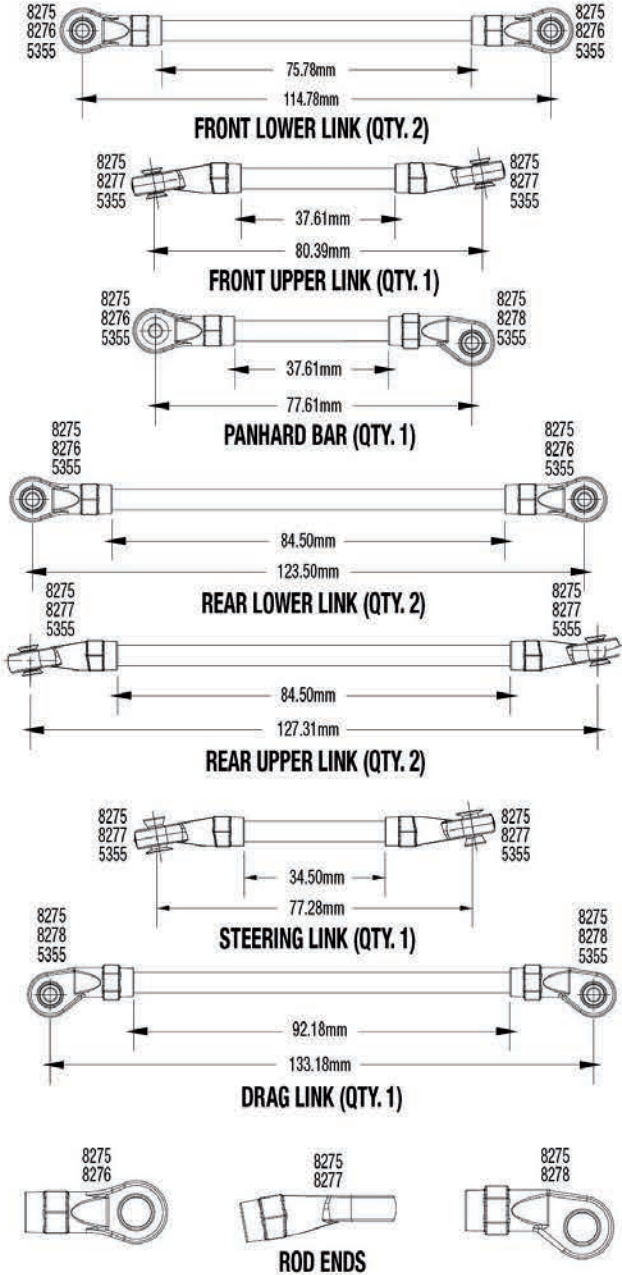

TRX4

Body Assembly

See Parts List for a complete listing of optional accessories.

REV 180215-R03
Specifications on this page are subject to change without notice. Every attempt has been made to ensure the accuracy of this drawing; however, Traxxas cannot be held responsible for typographical or other errors.

Link Dimensions

Modular Assembly

See Parts List for a complete listing of optional accessories.

Transmission and Transfer Case Gears

Note the orientation of the gears

See Parts List for a complete listing of optional accessories.

Transfer Case Gears (top view)

Transmission Gears (top view)

Shock Assembly

TRX4

Front Assembly

TRAXXAS

See Parts List for a complete listing of optional accessories.

Specifications on this page are subject to change without notice. Every attempt has been made to ensure the accuracy of this drawing; however, Traxxas cannot be held responsible for typographical or other errors.

REV 180215-R03