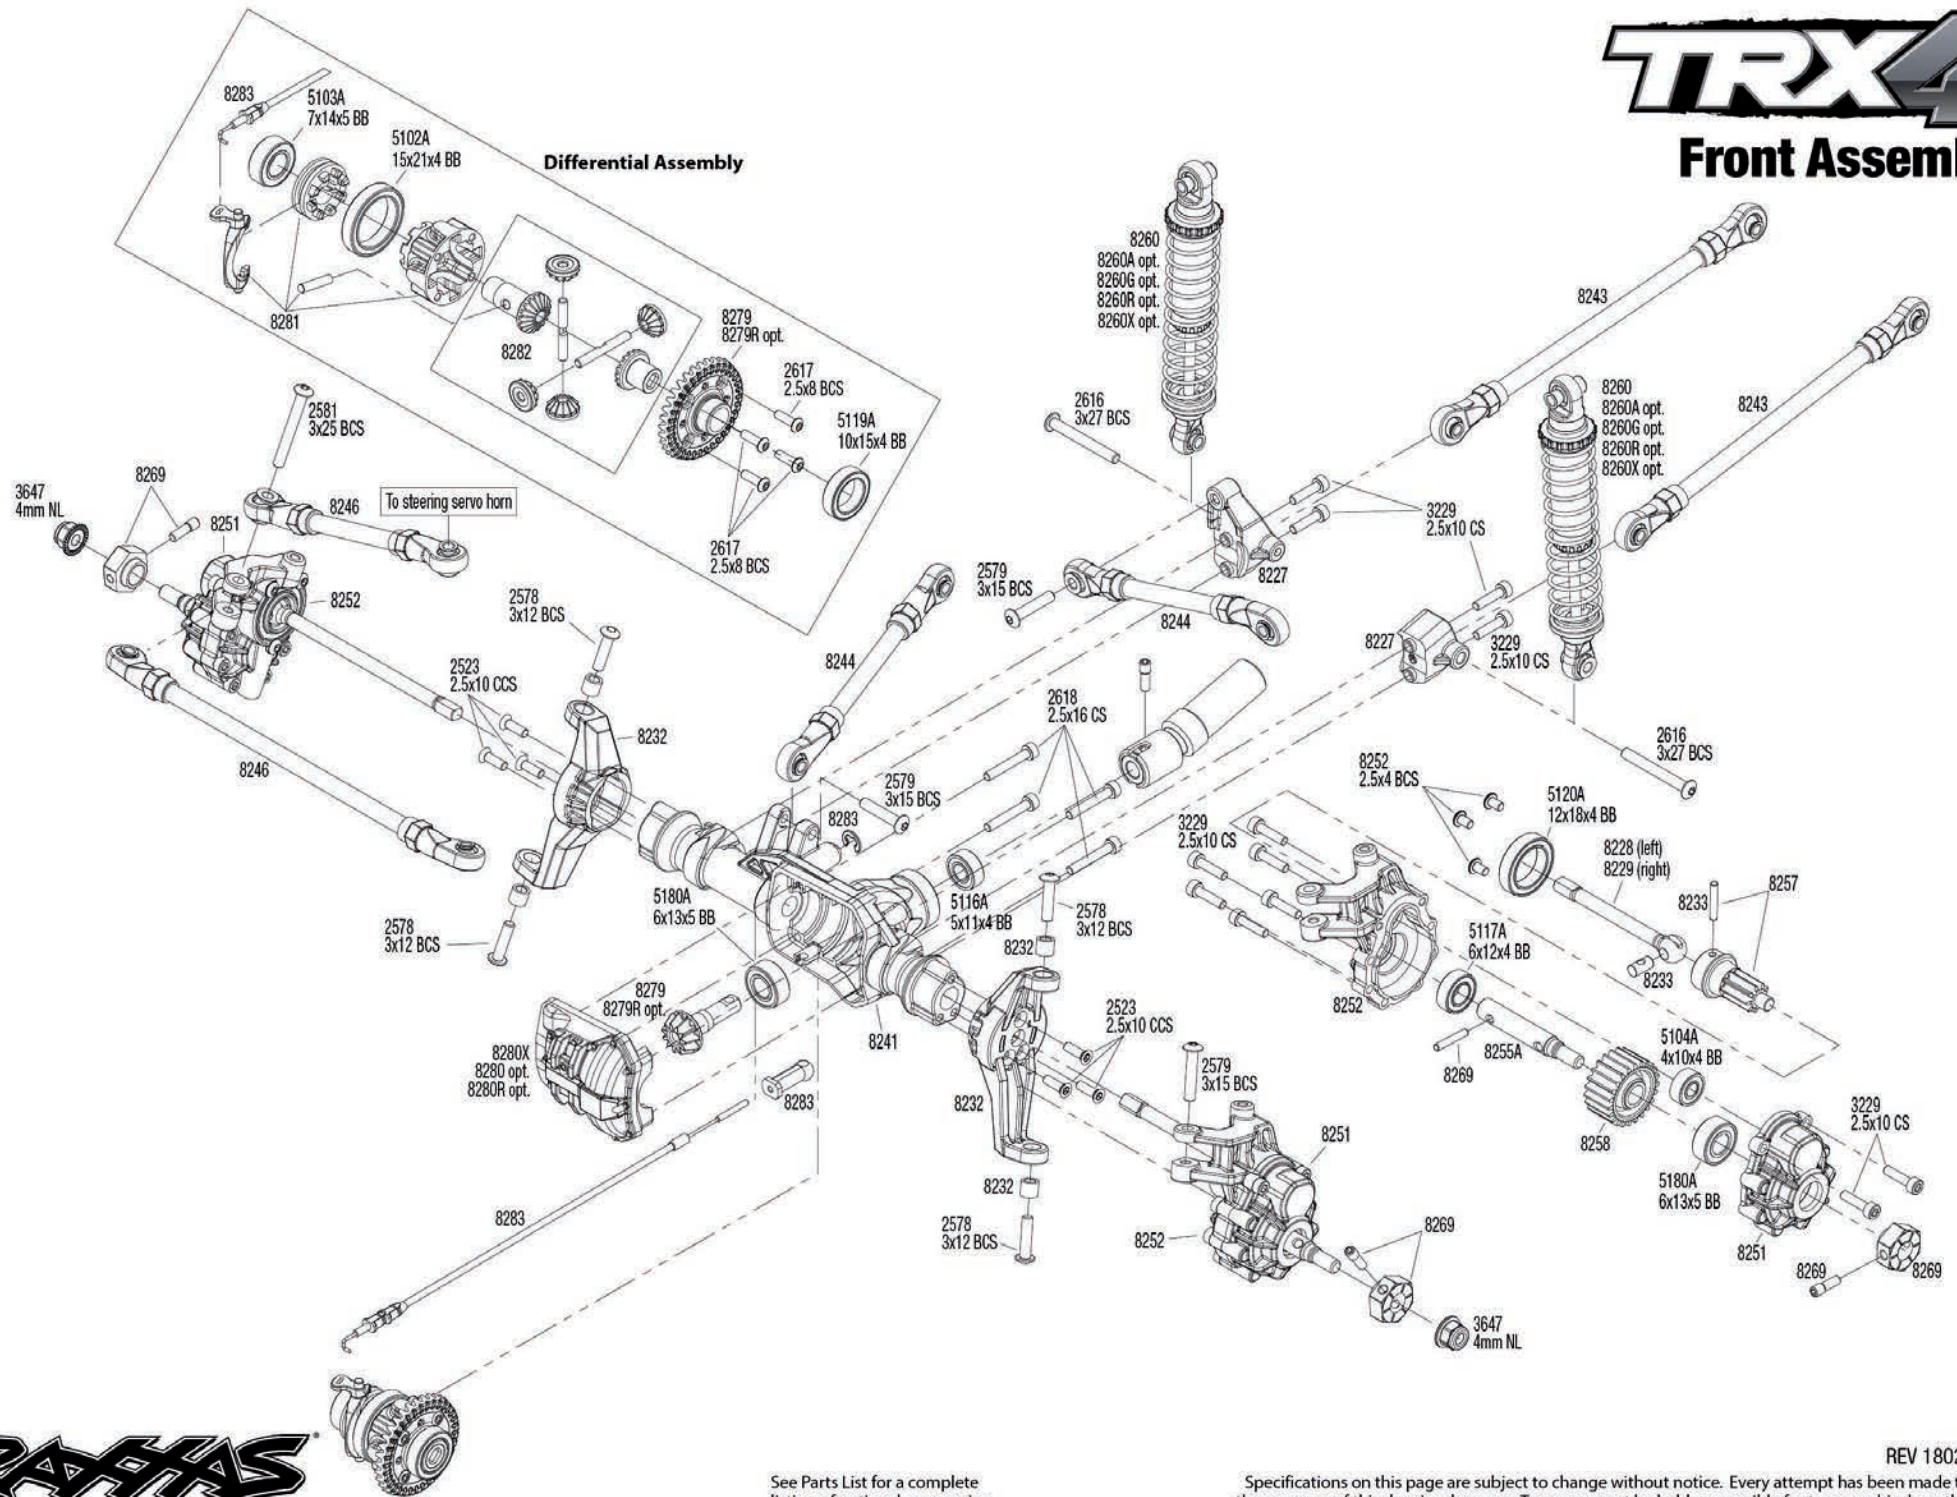

Link Dimensions

Modular Assembly

See Parts List for a complete listing of optional accessories.

Transmission and Transfer Case Gears

Note the orientation of the gears

See Parts List for a complete listing of optional accessories.

Transfer Case Gears (top view)

Transmission Gears (top view)

Shock Assembly

TRX4

Front Assembly

TRAXXAS

See Parts List for a complete listing of optional accessories.

Specifications on this page are subject to change without notice. Every attempt has been made to ensure the accuracy of this drawing; however, Traxxas cannot be held responsible for typographical or other errors.