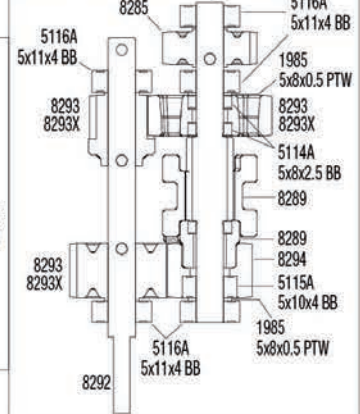

TRX4

Body Assembly

See Parts List for a complete listing of optional accessories.

REV 180215-R03
Specifications on this page are subject to change without notice. Every attempt has been made to ensure the accuracy of this drawing; however, Traxxas cannot be held responsible for typographical or other errors.

Link Dimensions

Modular Assembly

See Parts List for a complete listing of optional accessories.

Transmission and Transfer Case Gears

Note the orientation of the gears

See Parts List for a complete listing of optional accessories.

Specifications on this page are subject to change without notice. Every attempt has been made to ensure the accuracy of this drawing; however, Traxxas cannot be held responsible for typographical or other errors.

Transfer Case Gears (top view)

Transmission Gears (top view)

Shock Assembly

TRX4

Front Assembly

TRAXXAS

See Parts List for a complete listing of optional accessories.

Specifications on this page are subject to change without notice. Every attempt has been made to ensure the accuracy of this drawing; however, Traxxas cannot be held responsible for typographical or other errors.