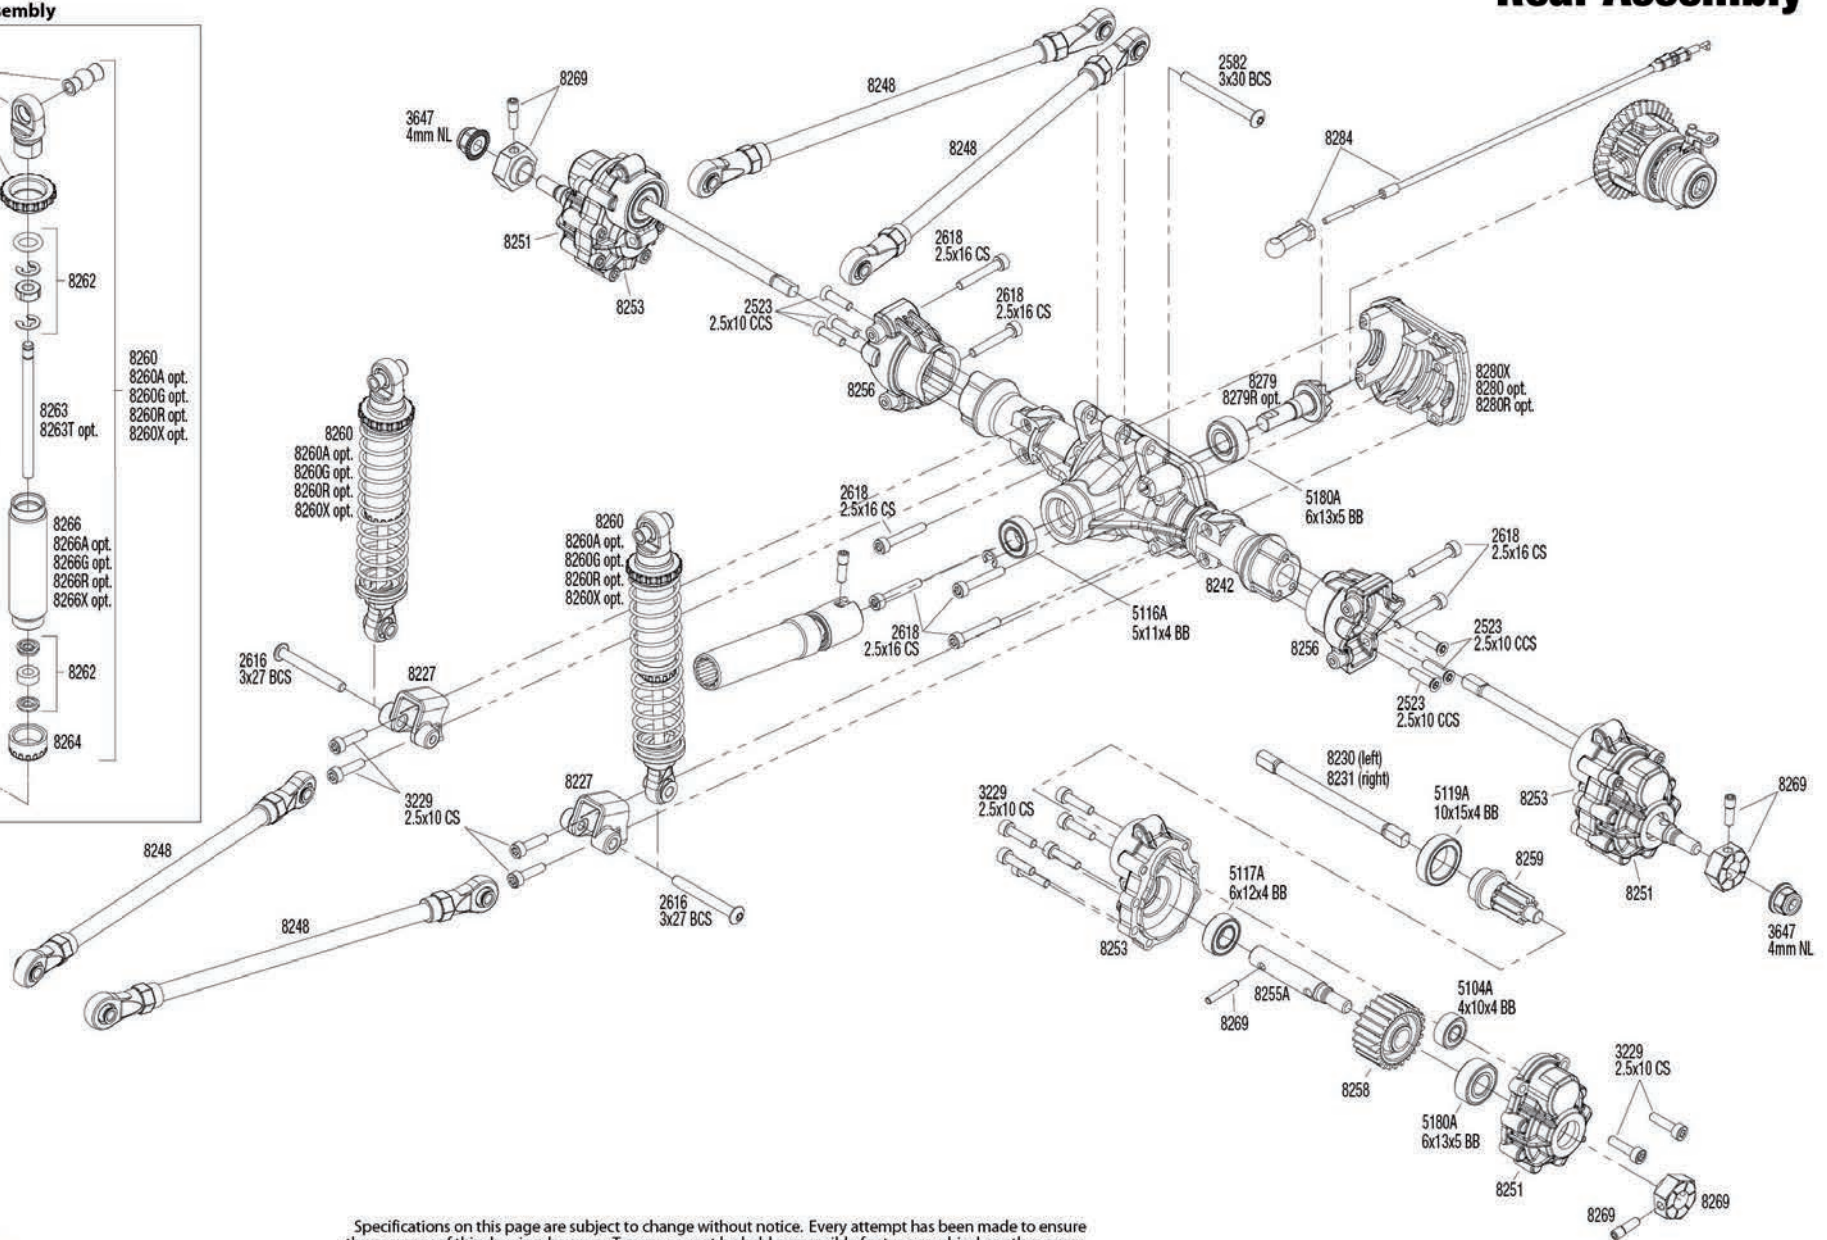

TRX4

Body Assembly

See Parts List for a complete listing of optional accessories.

REV 180215-R03
Specifications on this page are subject to change without notice. Every attempt has been made to ensure the accuracy of this drawing; however, Traxxas cannot be held responsible for typographical or other errors.

Link Dimensions

Modular Assembly

See Parts List for a complete listing of optional accessories.

Transmission and Transfer Case Gears

Note the orientation of the gears

See Parts List for a complete listing of optional accessories.

Transfer Case Gears (top view)

Transmission Gears (top view)

Shock Assembly

TRX4

Front Assembly

TRAXXAS

See Parts List for a complete listing of optional accessories.

Specifications on this page are subject to change without notice. Every attempt has been made to ensure the accuracy of this drawing; however, Traxxas cannot be held responsible for typographical or other errors.