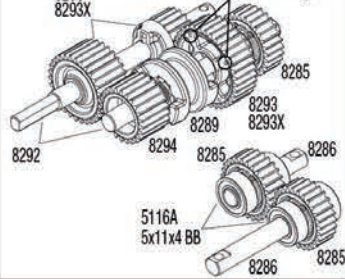

TRX4

Body Assembly

See Parts List for a complete listing of optional accessories.

REV 180215-R03
Specifications on this page are subject to change without notice. Every attempt has been made to ensure the accuracy of this drawing; however, Traxxas cannot be held responsible for typographical or other errors.

Link Dimensions

Modular Assembly

See Parts List for a complete listing of optional accessories.

Transmission and Transfer Case Gears

Note the orientation of the gears

See Parts List for a complete listing of optional accessories.

Specifications on this page are subject to change without notice. Every attempt has been made to ensure the accuracy of this drawing; however, Traxxas cannot be held responsible for typographical or other errors.

Transfer Case Gears (top view)

Transmission Gears (top view)

Shock Assembly

TRX4

Front Assembly

TRAXXAS

See Parts List for a complete listing of optional accessories.

Specifications on this page are subject to change without notice. Every attempt has been made to ensure the accuracy of this drawing; however, Traxxas cannot be held responsible for typographical or other errors.