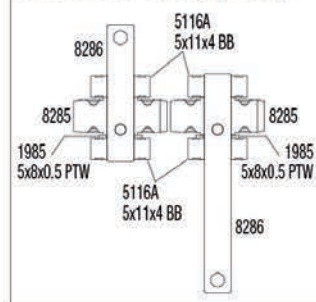

TRX4

Body Assembly

See Parts List for a complete listing of optional accessories.

REV 180215-R03
Specifications on this page are subject to change without notice. Every attempt has been made to ensure the accuracy of this drawing; however, Traxxas cannot be held responsible for typographical or other errors.

Link Dimensions

Modular Assembly

See Parts List for a complete listing of optional accessories.

Transmission and Transfer Case Gears

Note the orientation of the gears

See Parts List for a complete listing of optional accessories.

Specifications on this page are subject to change without notice. Every attempt has been made to ensure the accuracy of this drawing; however, Traxxas cannot be held responsible for typographical or other errors.

Transfer Case Gears (top view)

Transmission Gears (top view)

Shock Assembly

TRX4

Front Assembly

TRAXXAS

See Parts List for a complete listing of optional accessories.

Specifications on this page are subject to change without notice. Every attempt has been made to ensure the accuracy of this drawing; however, Traxxas cannot be held responsible for typographical or other errors.