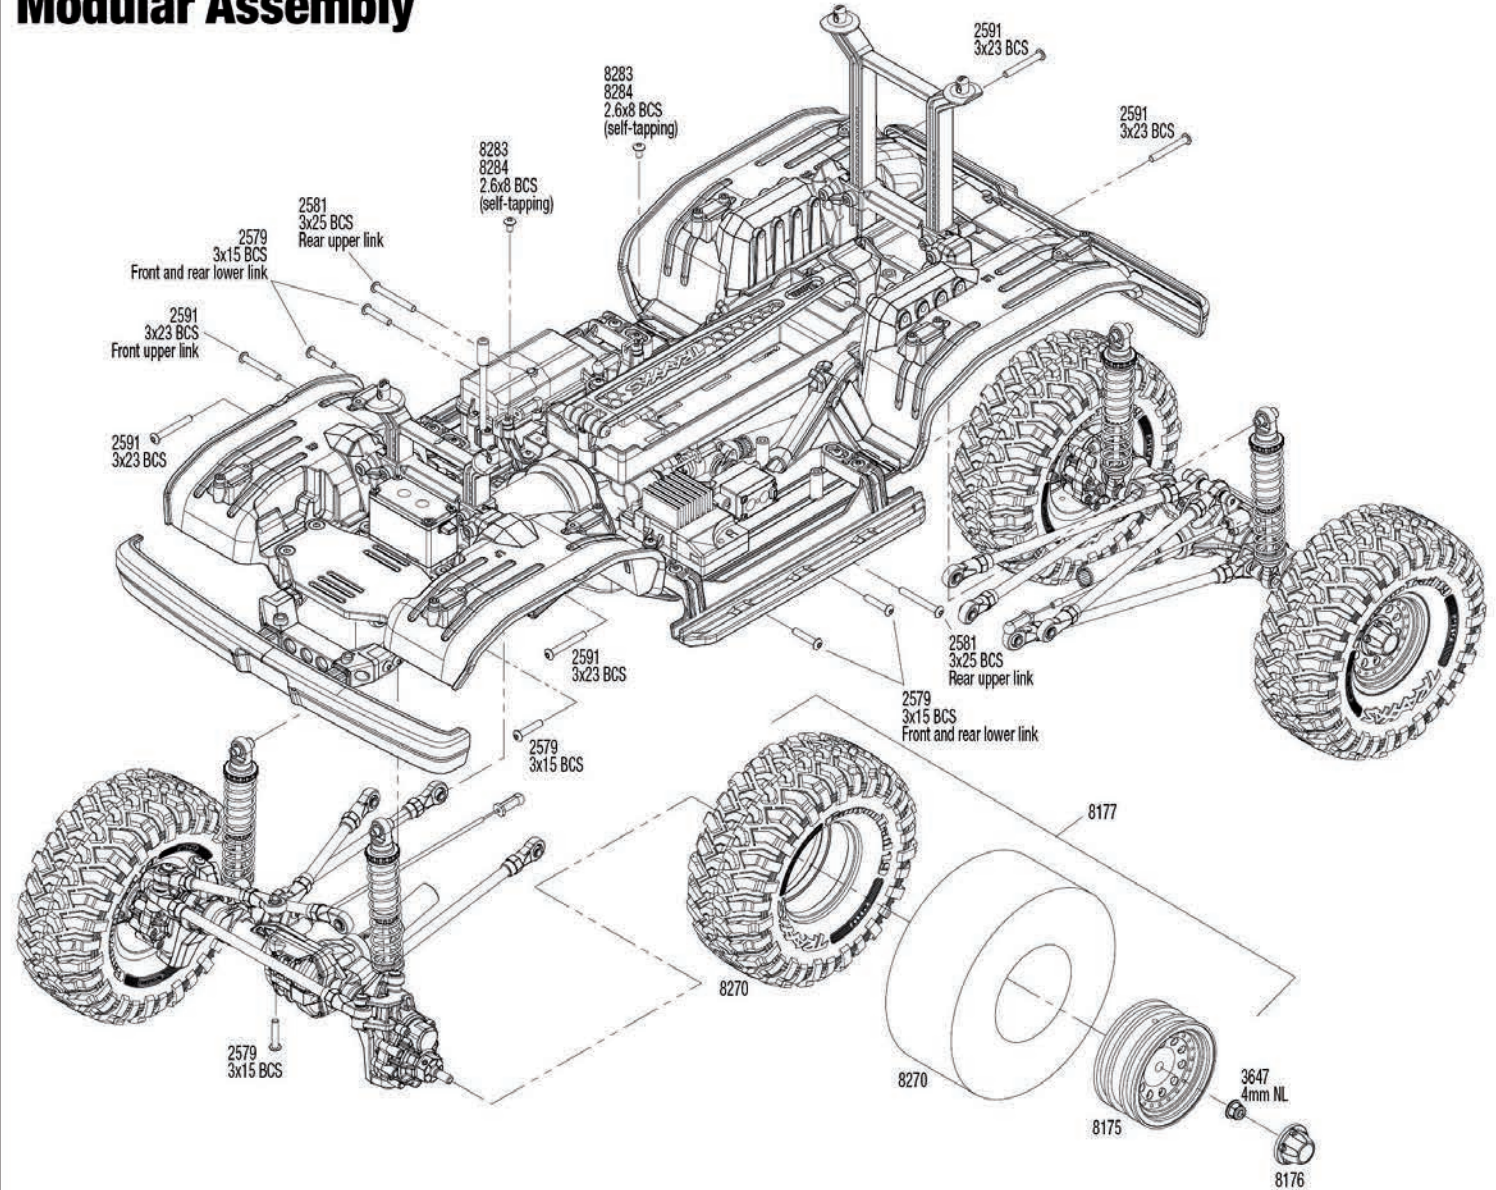

TRX4

Body Assembly

See Parts List for a complete listing of optional accessories.

REV 180215-R03
Specifications on this page are subject to change without notice. Every attempt has been made to ensure the accuracy of this drawing; however, Traxxas cannot be held responsible for typographical or other errors.

Link Dimensions

Modular Assembly

See Parts List for a complete listing of optional accessories.

Transmission and Transfer Case Gears

Note the orientation of the gears

See Parts List for a complete listing of optional accessories.

Transfer Case Gears (top view)

Transmission Gears (top view)

Shock Assembly

TRX4

Front Assembly

TRAXXAS

See Parts List for a complete listing of optional accessories.

Specifications on this page are subject to change without notice. Every attempt has been made to ensure the accuracy of this drawing; however, Traxxas cannot be held responsible for typographical or other errors.