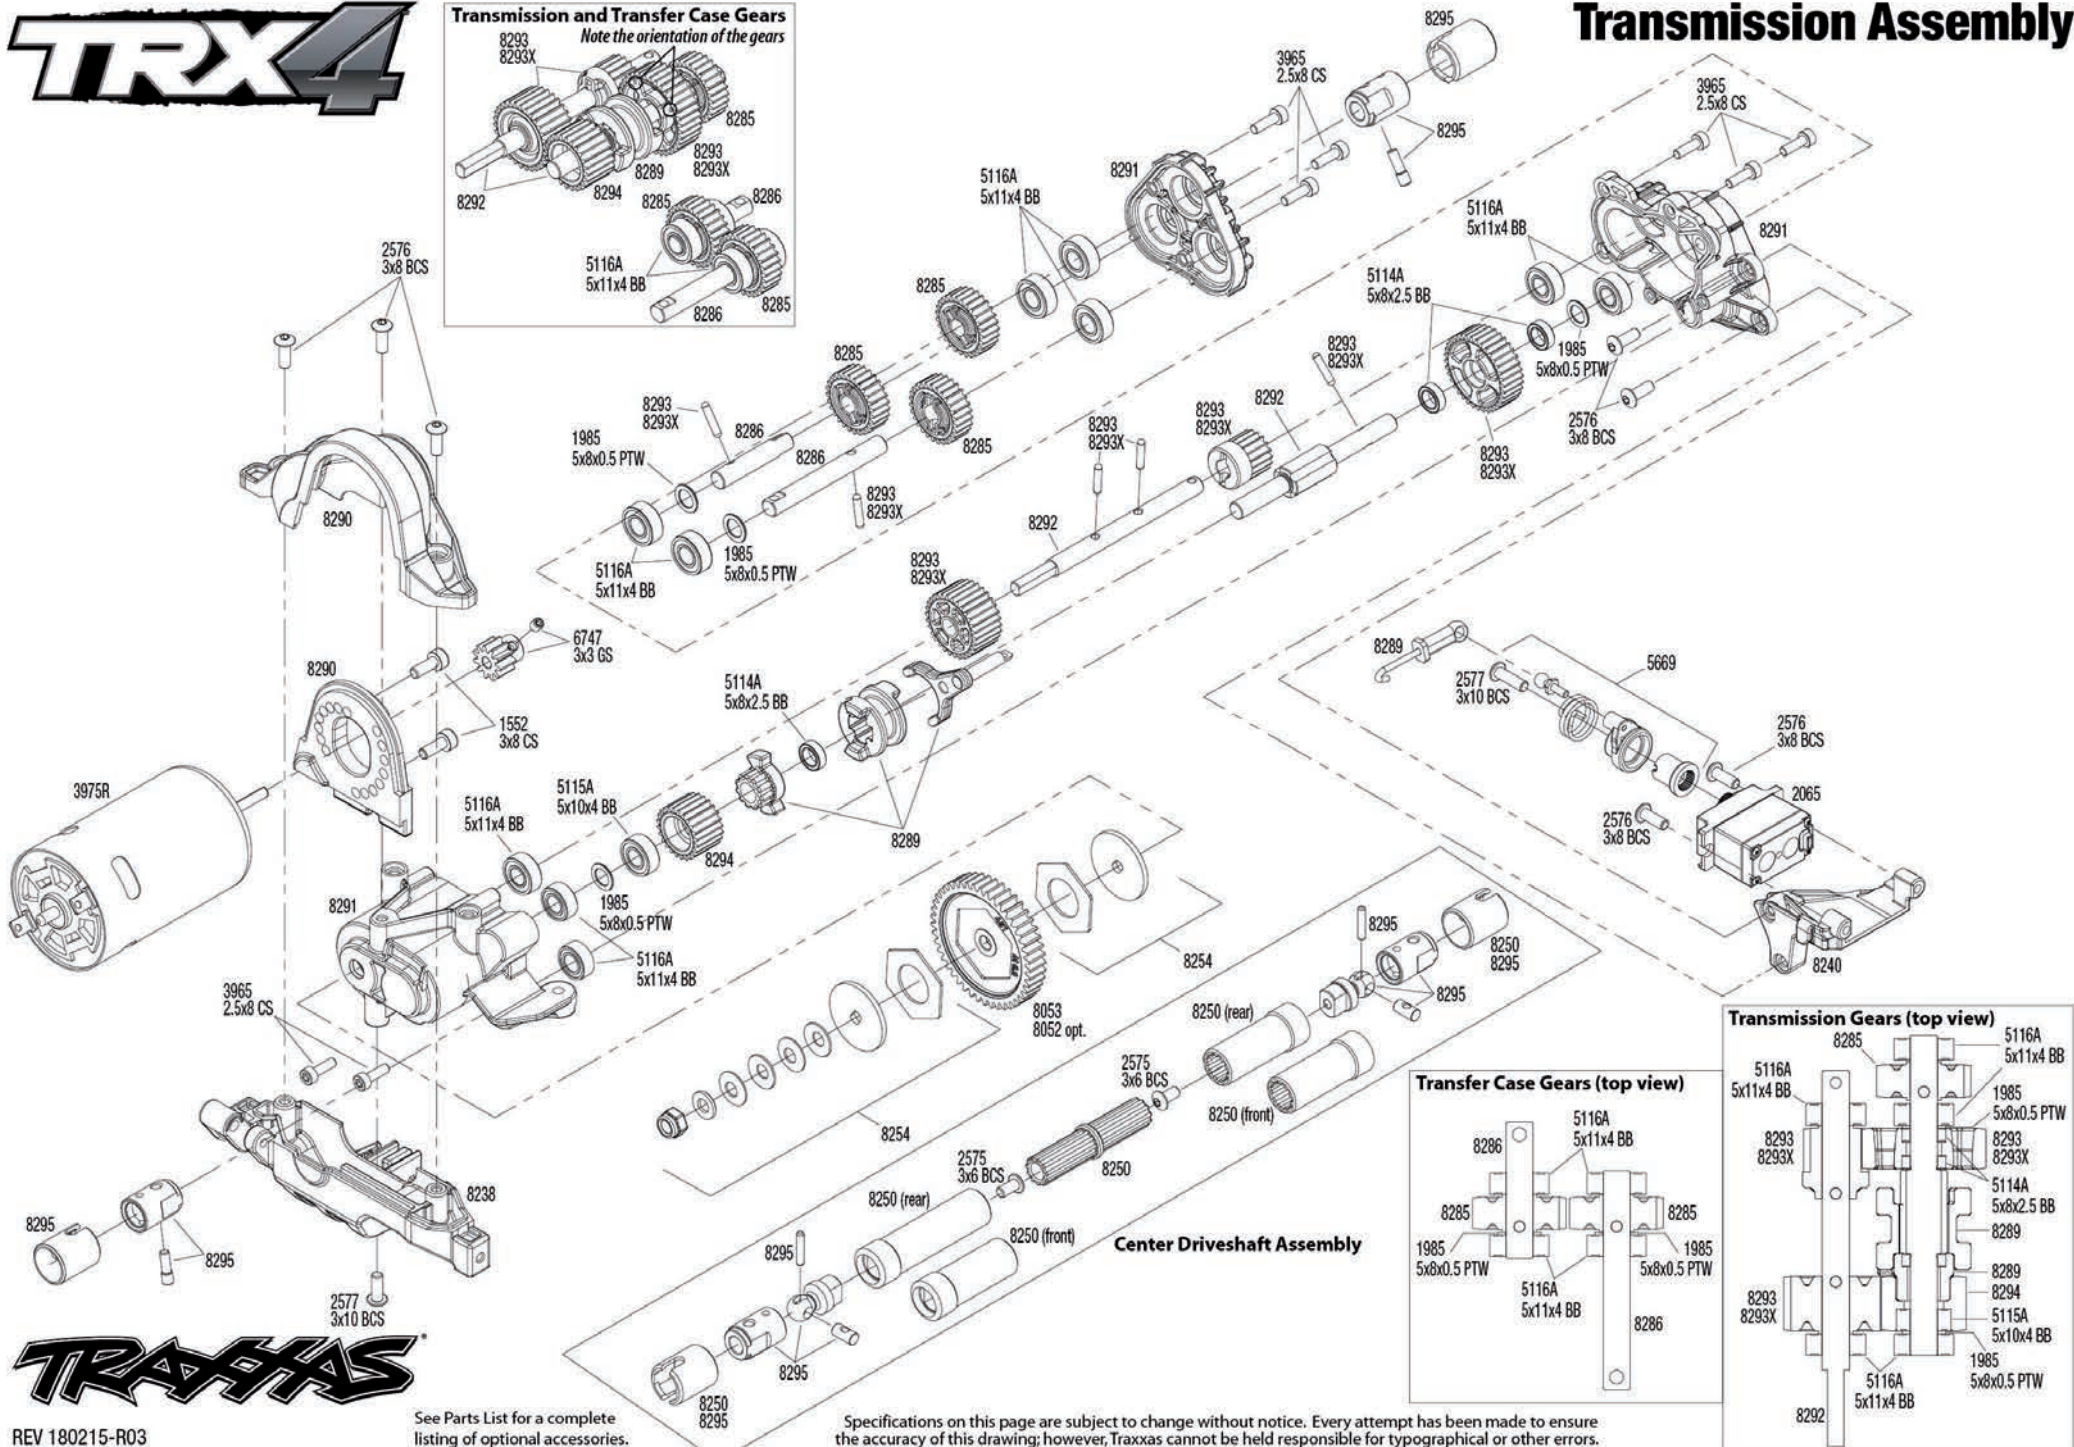

TRX4

Body Assembly

See Parts List for a complete listing of optional accessories.

REV 180215-R03
Specifications on this page are subject to change without notice. Every attempt has been made to ensure the accuracy of this drawing; however, Traxxas cannot be held responsible for typographical or other errors.

Link Dimensions

Modular Assembly

See Parts List for a complete listing of optional accessories.

Transmission and Transfer Case Gears

Note the orientation of the gears

See Parts List for a complete listing of optional accessories.