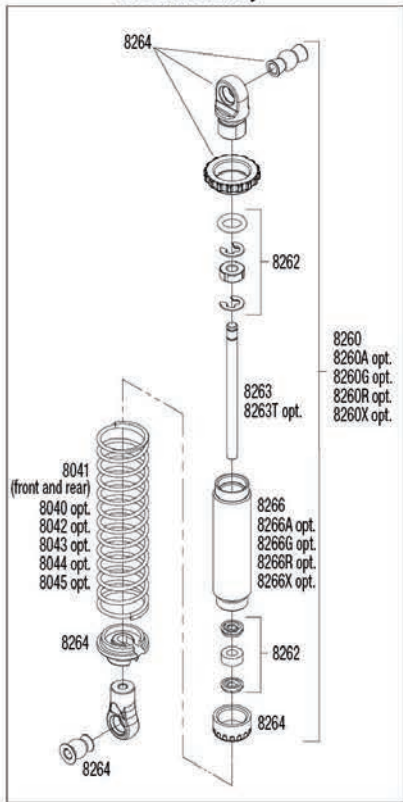

TRX4

Body Assembly

See Parts List for a complete listing of optional accessories.

REV 180215-R03
Specifications on this page are subject to change without notice. Every attempt has been made to ensure the accuracy of this drawing; however, Traxxas cannot be held responsible for typographical or other errors.

Link Dimensions

Modular Assembly

See Parts List for a complete listing of optional accessories.

Transmission and Transfer Case Gears

Note the orientation of the gears

See Parts List for a complete listing of optional accessories.

Specifications on this page are subject to change without notice. Every attempt has been made to ensure the accuracy of this drawing; however, Traxxas cannot be held responsible for typographical or other errors.

Transfer Case Gears (top view)

Transmission Gears (top view)

Shock Assembly

TRX4

Front Assembly

TRAXXAS

See Parts List for a complete listing of optional accessories.

Specifications on this page are subject to change without notice. Every attempt has been made to ensure the accuracy of this drawing; however, Traxxas cannot be held responsible for typographical or other errors.