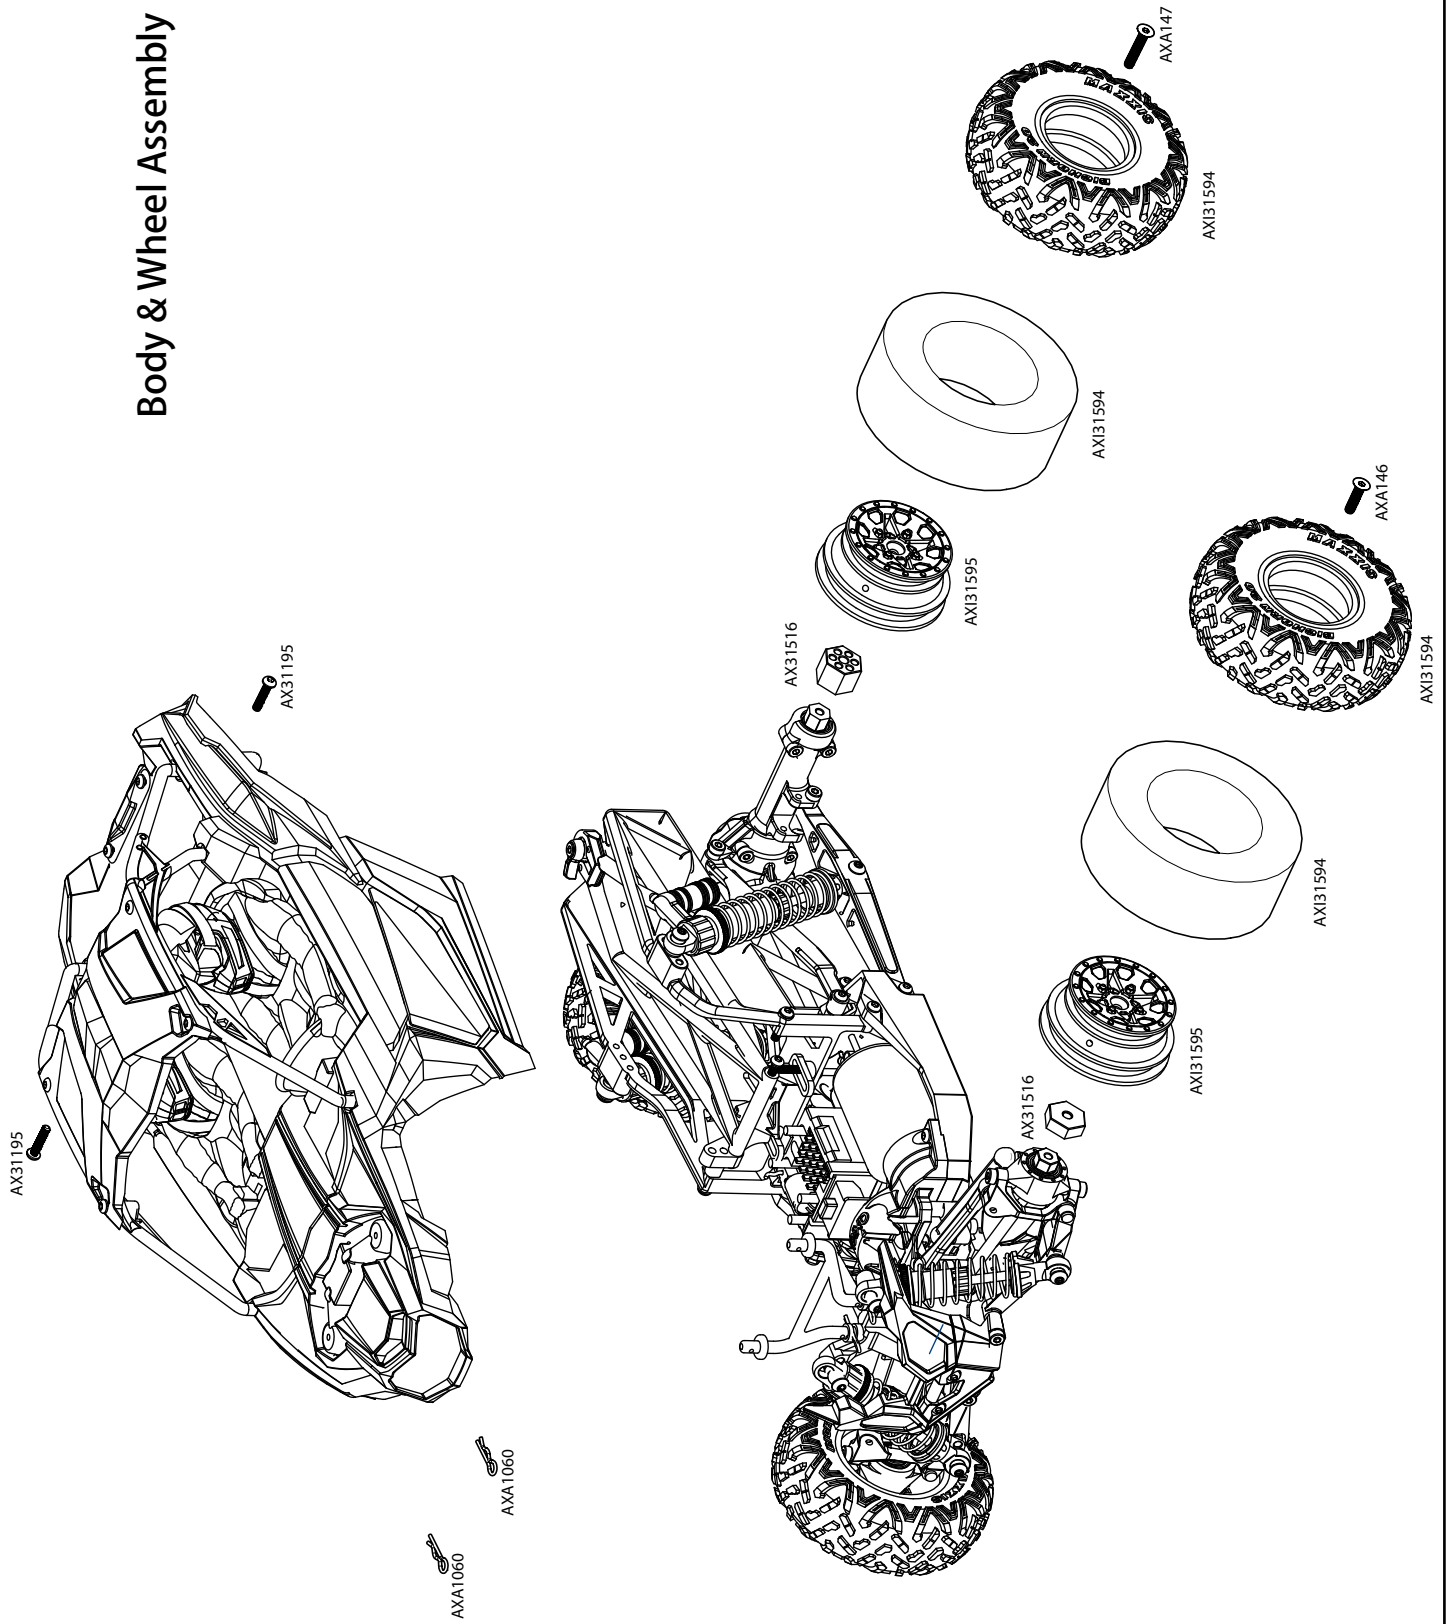

Body & Shock Assembly

Body & Wheel Assembly

Parts List

Part #	Description
AX30146	Shock Shaft 3x50 (2pcs)
AX30162	Pin 1.5x8mm (6pcs.)
AX30168	Pin 2x8mm (6pcs.)
AX31009	2-Speed Hi/Lo Servo Saver Set
AX31195	M2.6x12mm Hex Socket Button Head (Black) (10pcs)
AX31280	M2.6x6mm Hex Socket Button Head (Black) (10pcs)
AX31289	Shim 10x8x0.3mm (6pcs)
AX31373	M2.6x8mm Hex Socket Button Head (Black) (10pcs)
AX31398	M2.6x12mm Cap Head (Black) (10pcs)
AX31399	M2.6x18mm Cap Head (Black) (10pcs)
AX31488	Shock Shaft 3x35mm (2pcs)
AX31489	M2.5x6x10mm Hex Socket Button Head Shoulder Screw (Black) (6pcs)
AX31490	M2.5x6x12mm Hex Socket Button Head Shoulder Screw (Black) (6pcs)
AX31491	M2.6x18mm Hex Socket Button Head (Black) (10pcs)
AX31492	M2.6x40mm Cap Head (Black) (6pcs)
AX31493	M2.6x25mm Cap Head (Black) (6pcs)
AX31494	Bevel Gear Set - 35/15T
AX31495	Bearing 8x12x3.5mm (2pcs)
AX31533	Pinion Gear 48P 15T (2.3 Motor Shaft)
AX31497	Pin 2x20mm (6pcs)
AX31499	Ball Stud 4mm M2.6x5mm (4pcs)
AX31502	Universal Joint Axle Set 48mm (2pcs)
AX31504	Hinge Pin 2.5x19mm (2pcs)
AX31505	46-63mm Shock Body Set
AX31506	Yeti Jr.™ Molded Chassis Tub
AX31508	Yeti Jr.™ Rear Cage Battery Tray
AX31509	Differential Outputs Set
AX31510	AR18 Axle Housing
AX31511	Dogbone and Center Driveline Set
AX31512	Yeti Jr.™ Chassis Components
AX31513	Spur Gear 48P 60T
AX31515	Yeti Jr.™ Front Carrier Set
AX31516	Yeti Jr.™ Steering Knuckle Set
AX31520	Yeti Jr.™ Battery Door
AX31538	M2.6x10mm Hex Socket Button Head (Black) (10pcs)
AX31542	M2x12mm Hex Socket Button Head (Black) (10pcs)
AX31543	Washer 2x7x0.5mm (10pcs)
AX80029	Shock Cap Parts Tree
AX80030	61-90 Shock Body Set
AX80032	Shock Parts
AX80131	Helmet Set
AXA0023	M2.6x8mm Cap Head (Black) (10pcs)
AXA013	M2x6 mm Cap Head (Black) (10pcs)
AXA0413	M2.6x8mm Hex Socket Tapping Flat Head (Black) (10pcs)
AXA0414	M2.6x10mm Hex Socket Tapping Flat Head (Black) (10pcs)
AXA0467	M3x16mm Hex Socket Tapping Flat Head (Black) (10pcs)
AXA0467	M3x16mm Hex Socket Tapping Flat Head (Black) (10pcs)
AXA1041	M2.5 Nylon Locking Hex Nut - Silver (10pcs)
AXA1059	6mm Body clip (Black) (10pcs)
AXA114	M3x8mm Hex Socket Button Head (Black) (10pcs)
AXA1163	O-Ring 7x1mm (10pcs)
AXA116	M3x12mm Hex Socket Button Head (Black) (10pcs)
AXA118	M3x18mm Hex Socket Button Head (Black) (10pcs)
AXA1179	O-Ring 2.5x1.5mm (10pcs)
AXA1218	Bearing 5x10x4mm (2pcs)
AXA1358	Shock Damper 3x7x8 (10pcs)
AXA1392	E2 e-clip (10pcs)
AXA146	M3x12mm Hex Socket Flat Head - Black (10pcs)
AXA147	M3x16mm Hex Socket Flat Head - Black (10pcs)
AXA180	M3x3mm Set Screw (Black) (10pcs)
AXI31584	Yeti Jr.™ Can-Am X3 Bumper and Body Mount
AXI31593	Yeti Jr.™ Can-Am X3 Cage (Red)
AXI31594	1.2 1.55 Maxxis Bighorn 2.0 - S30 Compound (2pcs)
AXI31595	1.2 1.55 Can-Am Maverick X3 Wheel (Black) (2pcs)
AXI31596	Yeti Jr.™ Can-Am Maverick X3 Body (Clear)
AXI31603	2-in-1 ESC-Servo Mount
AXI31604	Yeti Jr.™ Rear Axle Link Set (Red)
AXI31605	Yeti Jr.™ Front Lower Control Arm Set (Red)
AXI31606	Spring 12.5x60mm 1.13lbs -White (2) (Red Springs)
AXI31607	Spring 12.5x35mm 1.79lbs (2) (Red Springs)
DYNS1208	Tazer 380 motor, 37T