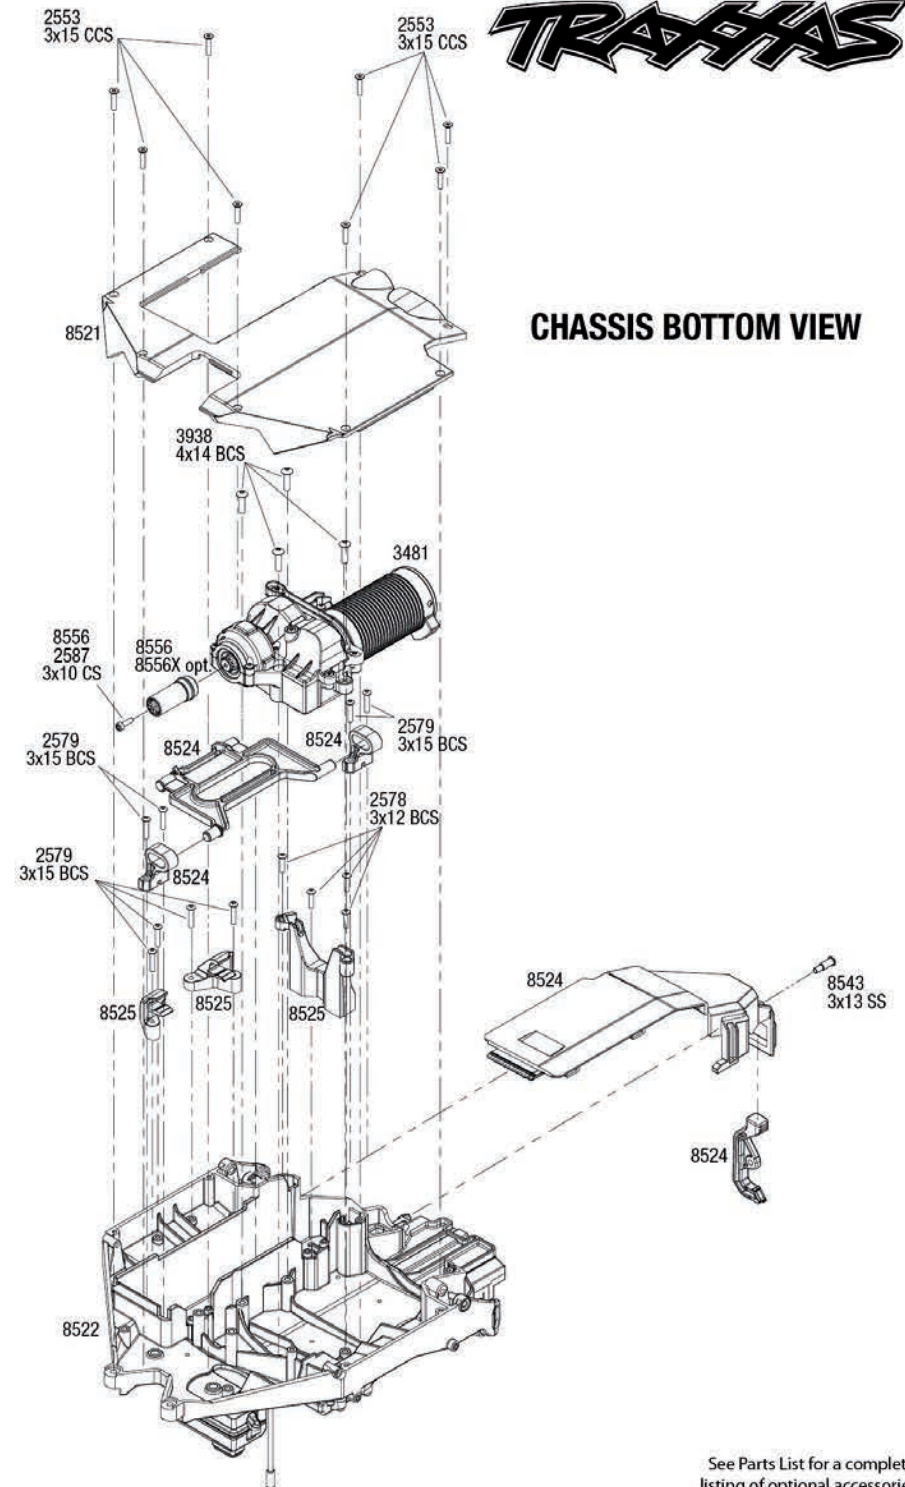

UNLIMITED DESERT RACER

Chassis Assembly

REV 191024-R00

Specifications on this page are subject to change without notice. Every attempt has been made to ensure the accuracy of this drawing; however, Traxxas cannot be held responsible for typographical or other errors.

REV 191024-R00
Specifications on this page are subject to change without notice. Every attempt has been made to ensure the accuracy of this drawing; however, Traxxas cannot be held responsible for typographical or other errors.