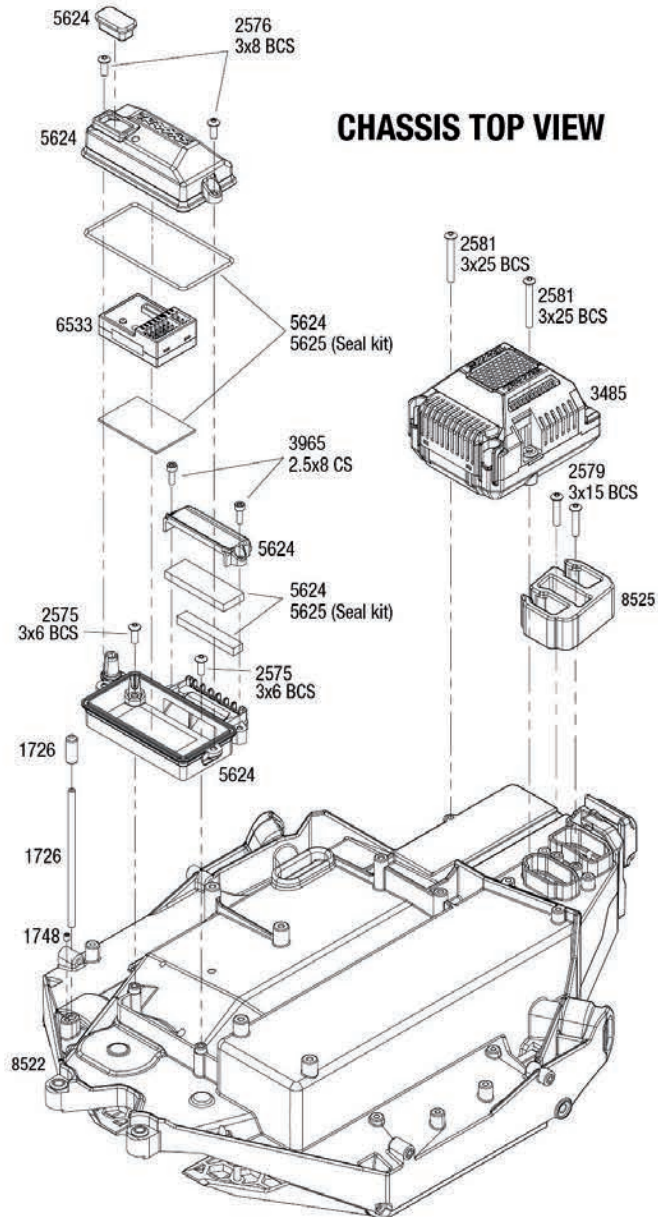

UNLIMITED DESERT RACER

Chassis Assembly

REV 191024-R00

Specifications on this page are subject to change without notice. Every attempt has been made to ensure the accuracy of this drawing; however, Traxxas cannot be held responsible for typographical or other errors.

See Parts List for a complete listing of optional accessories.

UNLIMITED DESERT RACER

Transmission Assembly

Center Differential

Transmission Planetary Gears

See Parts List for a complete listing of optional accessories.

REV 191024-R00
Specifications on this page are subject to change without notice. Every attempt has been made to ensure the accuracy of this drawing; however, Traxxas cannot be held responsible for typographical or other errors.