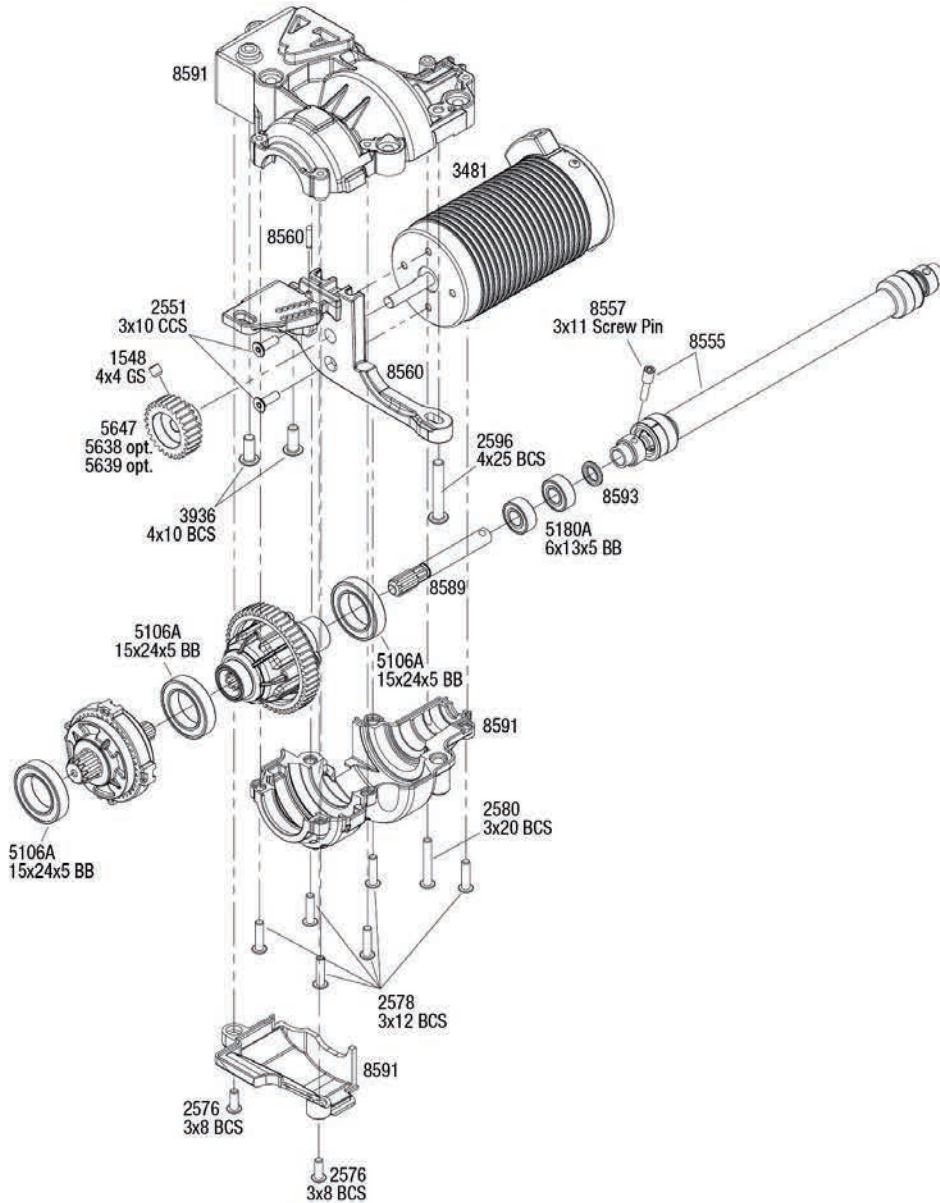

UNLIMITED DESERT RACER

Chassis Assembly

REV 191024-R00

Specifications on this page are subject to change without notice. Every attempt has been made to ensure the accuracy of this drawing; however, Traxxas cannot be held responsible for typographical or other errors.

See Parts List for a complete listing of optional accessories.

UNLIMITED DESERT RACER

Transmission Assembly

Center Differential

Transmission Planetary Gears

See Parts List for a complete listing of optional accessories.

REV 191024-R00
Specifications on this page are subject to change without notice. Every attempt has been made to ensure the accuracy of this drawing; however, Traxxas cannot be held responsible for typographical or other errors.