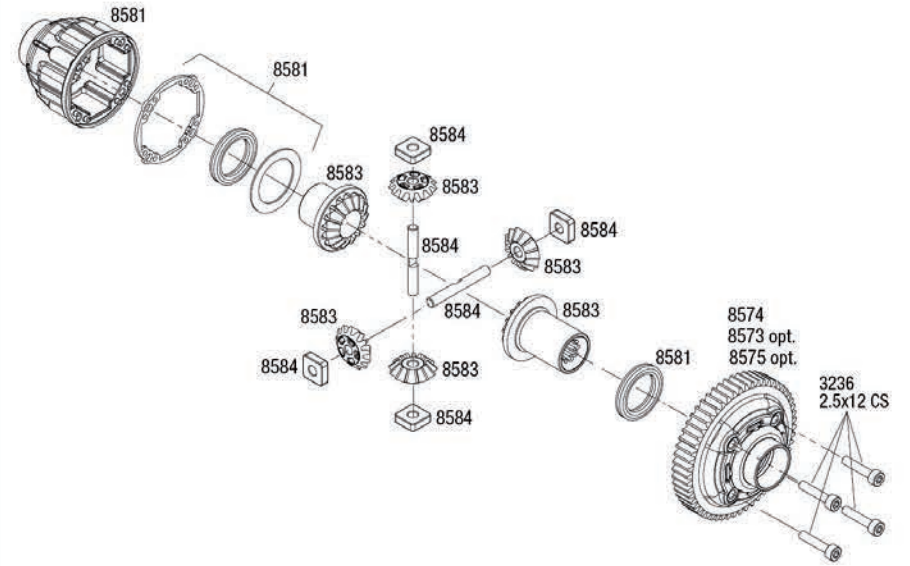

UNLIMITED DESERT RACER

Chassis Assembly

REV 191024-R00

Specifications on this page are subject to change without notice. Every attempt has been made to ensure the accuracy of this drawing; however, Traxxas cannot be held responsible for typographical or other errors.

See Parts List for a complete listing of optional accessories.

UNLIMITED DESERT RACER

Transmission Assembly

Center Differential

Transmission Planetary Gears

See Parts List for a complete listing of optional accessories.

REV 191024-R00
Specifications on this page are subject to change without notice. Every attempt has been made to ensure the accuracy of this drawing; however, Traxxas cannot be held responsible for typographical or other errors.